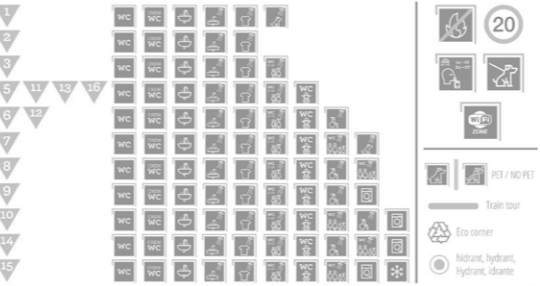

## Valamar Camping Lanterna 4\*

- children clubs, softplay rooms, playgrounds and various programmes
- Game Lounge
- Aquamar family aquapark with 5 pools, 9 slides and water attractions, Mezino Snack Bar
- valamar BEACH best beach facilities and service standards
- PIAZZA bar, shops, supermarket, Grano Duro Piza & Pasta
- Valamar Experience Concierge
- V SPORT multipurpose sports ground, beach volleyball, children's playground
- Terra Magica adventure mini golf
- Balance Mediterranean Spa by Valamar

RESTAURANTS  
 LA PENTOLA, grana doro, Tuna Bay, Oliva [mezzino]

ZONES: A B C D E F G H I J K L

ACCOMMODATION OPTIONS

Camping homes	Glamping tents	Autism homes	Standard	Comfort	Comfort XL
Comfort Mare	Koridol EP	Family luxury XL	Premium Mare	Luxury Mare	Maria's luxury Mare XL