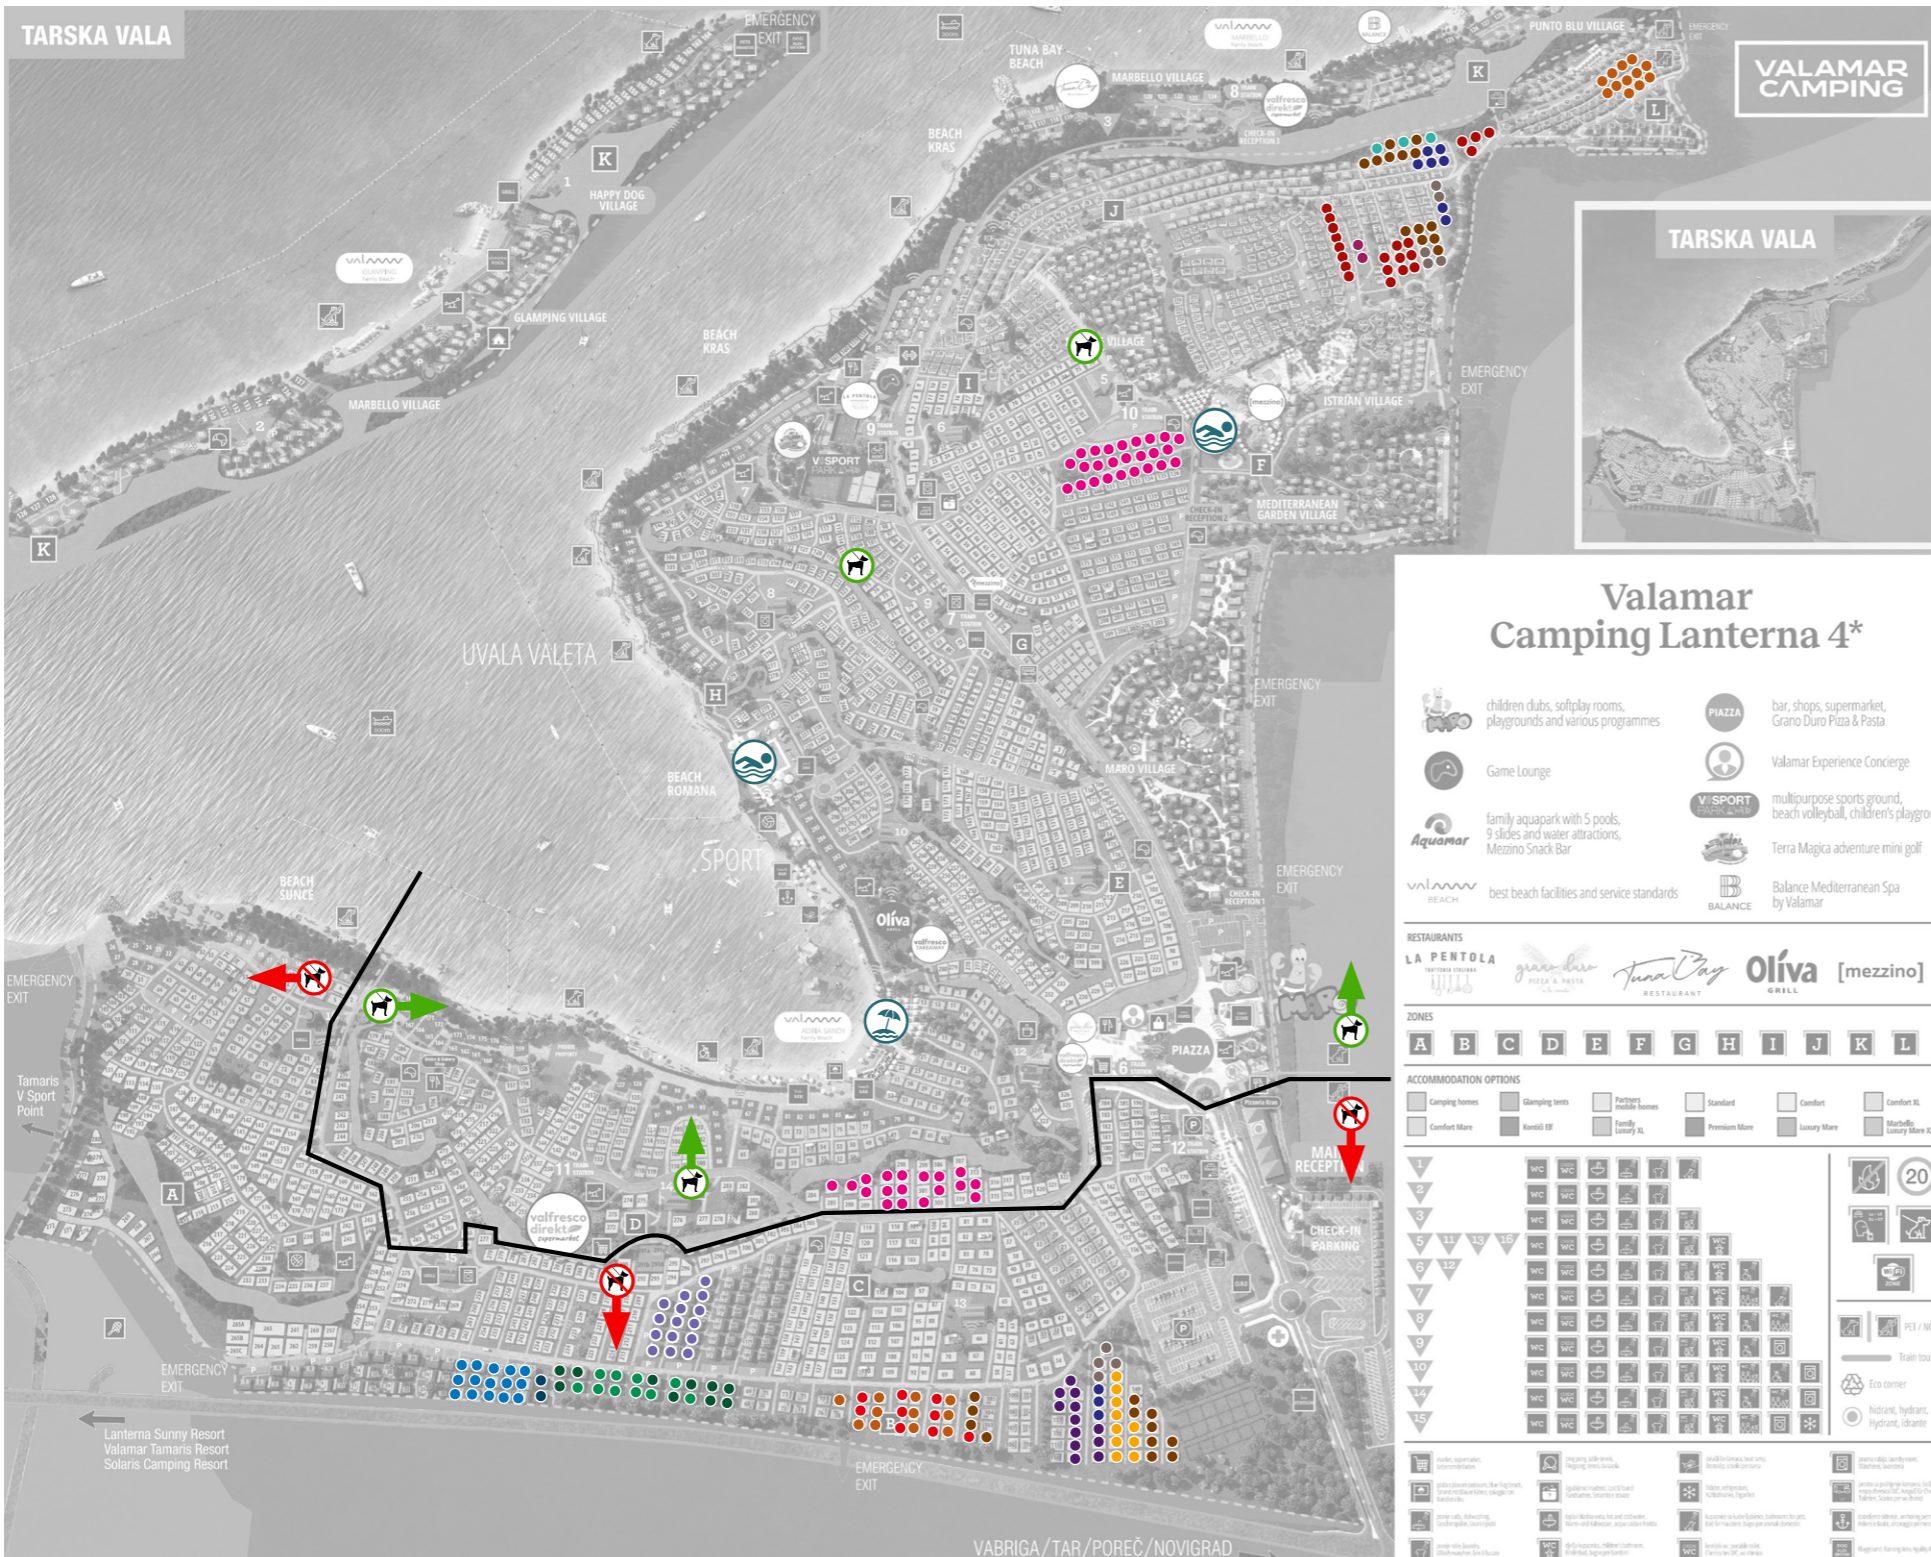

# Camping Lanterna

## Valamar Camping Lanterna 4\*

- children clubs, softplay rooms, playgrounds and various programmes
- Game Lounge
- Aquamar family aquapark with 5 pools, 9 slides and water attractions, Mezino Snack Bar
- valamar BEACH best beach facilities and service standards
- PIAZZA bar, shops, supermarket, Grano Duro Piza & Pasta
- Valamar Experience Concierge
- V SPORT multipurpose sports ground, beach volleyball, children's playground
- Terra Magica adventure mini golf
- Balance Mediterranean Spa by Valamar

RESTAURANTS  
 LA PENTOLA, grana doro, Tuna Bay, Oliva [mezzino]

ZONES: A B C D E F G H I J K L

ACCOMMODATION OPTIONS

Camping homes	Glamping tents	Autism homes	Standard	Comfort	Comfort XL
Comfort Mare	Koridol EP	Family luxury XL	Premium Mare	Luxury Mare	Maria's luxury Mare XL

### Lodgetent accommodations

Lodgetent Holiday  
3x

De aangegeven plaatsen zijn onder voorbehoud van wijzigingen  
 The pitches as indicated on this map are subject to change  
 Die angegebenen Stellplätze sind unter Vorbehalt von Änderungen